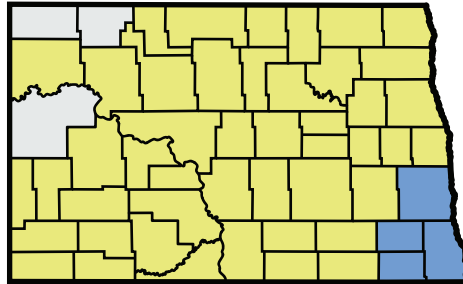

## NORTH DAKOTA

### CORN

*YP/RP Policies, Non-Irrigated Practices*

For unlisted counties or other policy/planting options, check RMA Actuarial

EARLIEST PLANT DATES

● 4/10/25 ● 4/15/25

FINAL PLANTING DATES

● 5/25/25 ● 5/31/25

## NEBRASKA