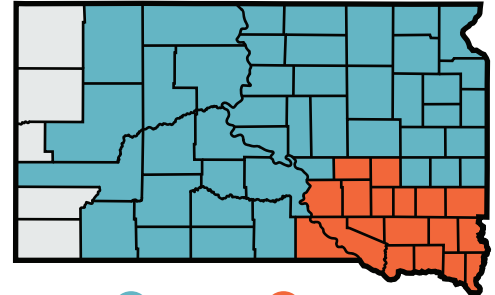

## SOUTH DAKOTA

### CORN

*YP/RP Policies, Non-Irrigated Practices*

For unlisted counties or other policy/planting options, check RMA Actuarial

EARLIEST PLANT DATES

● 4/10/25

FINAL PLANTING DATES

● 5/25/25 ● 5/31/25

END OF LATE PLANTING PERIOD