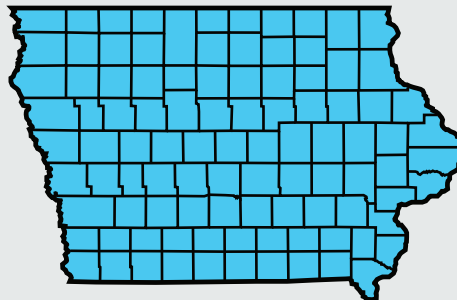

## NEBRASKA

## SOYBEANS

*YP/RP Policies, Non-Irrigated Practices*

EARLIEST PLANT DATES

● 4/15/25 ● 4/10/25

FINAL PLANTING DATES

● 6/15/25

END OF LATE PLANTING PERIOD

● 7/10/25