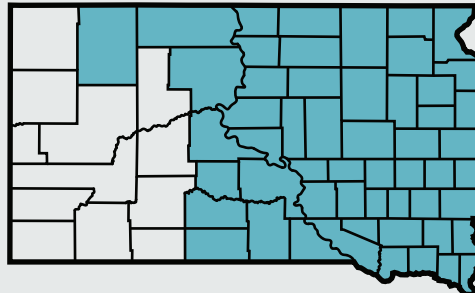

## SOUTH DAKOTA

### SOYBEANS

*YP/RP Policies, Non-Irrigated Practices*

EARLIEST PLANT DATES

● 4/30/25 ● 4/25/25

FINAL PLANTING DATES

● 6/10/25

END OF LATE PLANTING PERIOD

● 7/5/25

### SPRING WHEAT

*YP/RP Policies, Non-Irrigated Practices*

EARLIEST PLANT DATES

● 3/16/25 ● 3/26/25

FINAL PLANTING DATES

● 5/5/25 ● 5/15/25

END OF LATE PLANTING PERIOD

● 5/30/25 ● 6/9/25