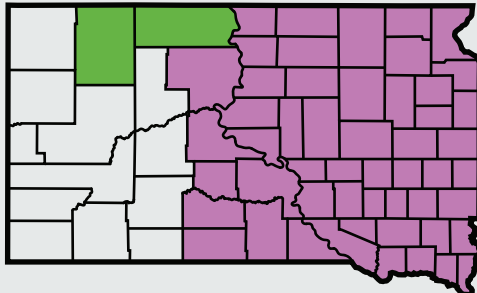

## SOUTH DAKOTA

### CORN

*YP/RP Policies, Non-Irrigated Practices*

For unlisted counties or other policy/planting options, check RMA Actuarial

EARLIEST PLANT DATES

● 4/10/25

FINAL PLANTING DATES

● 5/25/25 ● 5/31/25

END OF LATE PLANTING PERIOD

### SOYBEANS

*YP/RP Policies, Non-Irrigated Practices*

EARLIEST PLANT DATES

● 4/30/25 ● 4/25/25

FINAL PLANTING DATES

● 6/10/25

END OF LATE PLANTING PERIOD

● 7/5/25