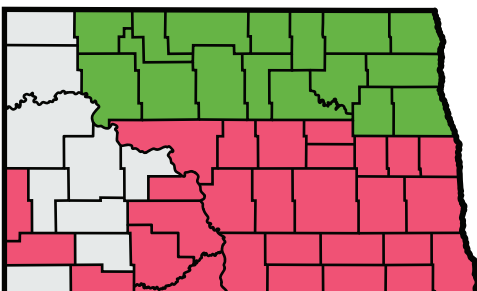

## NORTH DAKOTA

### SOYBEANS

*YP/RP Policies, Non-Irrigated Practices*

EARLIEST PLANT DATES

● 5/5/25 ● 4/30/25

FINAL PLANTING DATES

● 6/10/25

END OF LATE PLANTING PERIOD

● 7/5/25

### SPRING WHEAT

*YP/RP Policies, Non-Irrigated Practices*

EARLIEST PLANT DATES

● 3/27/25 ● 4/1/25

FINAL PLANTING DATES

● 6/5/25 ● 5/31/25

END OF LATE PLANTING PERIOD

● 6/25/25 ● 6/30/25

## SOUTH DAKOTA