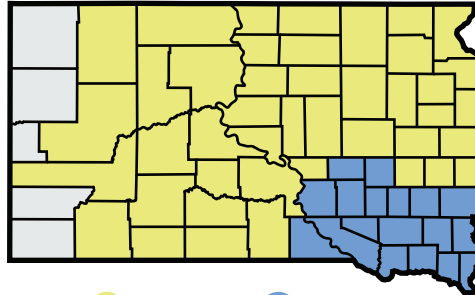

## SOUTH DAKOTA

### CORN

*YP/RP Policies, Non-Irrigated Practices*

For unlisted counties or other policy/planting options, check RMA Actuarial

EARLIEST PLANT DATES

● 4/10/25

FINAL PLANTING DATES

● 5/25/25 ● 5/31/25

END OF LATE PLANTING PERIOD