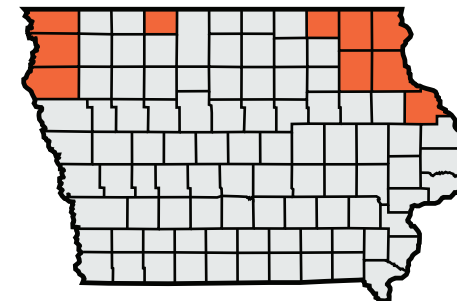

FINAL PLANTING DATES