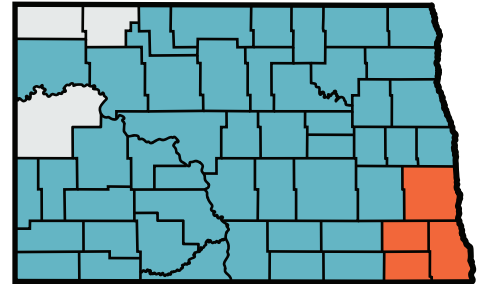

END OF LATE PLANTING PERIOD