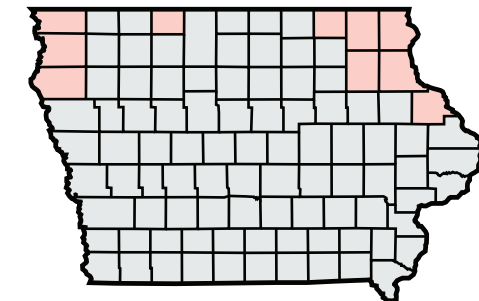

## NEBRASKA

## SPRING WHEAT

*YP/RP Policies, Non-Irrigated Practices*

EARLIEST PLANT DATES

FINAL PLANTING DATES

● 5/5/25

END OF LATE PLANTING PERIOD

● 5/30/25