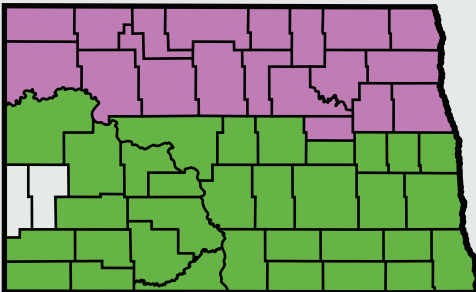

## NORTH DAKOTA

END OF LATE PLANTING PERIOD

● 6/19/25 ● 6/25/25

### SOYBEANS

*YP/RP Policies, Non-Irrigated Practices*

EARLIEST PLANT DATES

● 5/5/25 ● 4/30/25

FINAL PLANTING DATES

● 6/10/25

END OF LATE PLANTING PERIOD

● 7/5/25

## SOUTH DAKOTA