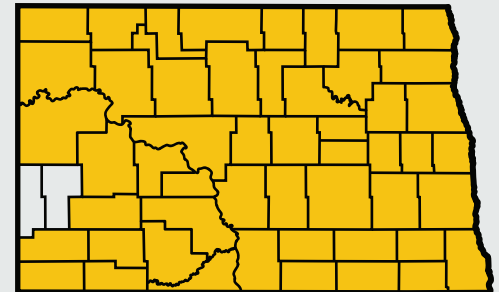

## NORTH DAKOTA

### SOYBEANS

*YP/RP Policies, Non-Irrigated Practices*

EARLIEST PLANT DATES

● 5/5/25 ● 4/30/25

FINAL PLANTING DATES

● 6/10/25

END OF LATE PLANTING PERIOD

● 7/5/25

### SPRING WHEAT

*YP/RP Policies, Non-Irrigated Practices*

EARLIEST PLANT DATES

● 3/27/25 ● 4/1/25

FINAL PLANTING DATES

● 6/5/25 ● 5/31/25

END OF LATE PLANTING PERIOD

● 6/25/25 ● 6/30/25

## SOUTH DAKOTA