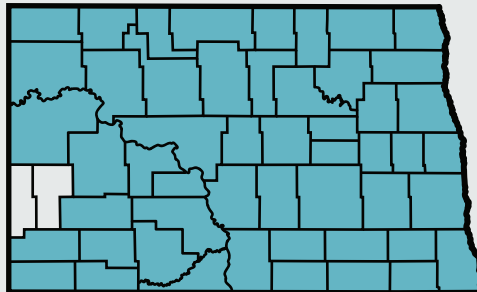

## NORTH DAKOTA

### SOYBEANS

*YP/RP Policies, Non-Irrigated Practices*

EARLIEST PLANT DATES

● 5/5/25 ● 4/30/25

FINAL PLANTING DATES

● 6/10/25

END OF LATE PLANTING PERIOD

● 7/5/25

## SOUTH DAKOTA

## NEBRASKA