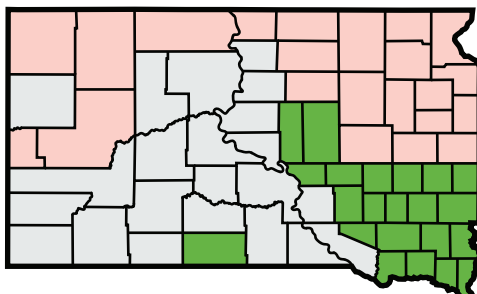

## SOUTH DAKOTA

### SOYBEANS

*YP/RP Policies, Non-Irrigated Practices*

EARLIEST PLANT DATES

● 4/30/25 ● 4/25/25

FINAL PLANTING DATES

● 6/10/25

END OF LATE PLANTING PERIOD

● 7/5/25

### SPRING WHEAT

*YP/RP Policies, Non-Irrigated Practices*

EARLIEST PLANT DATES

● 3/16/25 ● 3/26/25

FINAL PLANTING DATES

● 5/5/25 ● 5/15/25

END OF LATE PLANTING PERIOD

● 5/30/25 ● 6/9/25