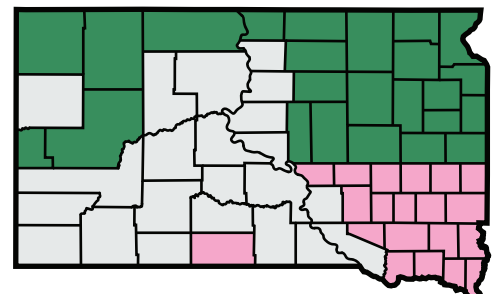

## SOUTH DAKOTA

### SOYBEANS

*YP/RP Policies, Non-Irrigated Practices*

EARLIEST PLANT DATES

● 4/30/25 ● 4/25/25

FINAL PLANTING DATES

● 6/10/25

END OF LATE PLANTING PERIOD

● 7/5/25

### SPRING WHEAT

*YP/RP Policies, Non-Irrigated Practices*

EARLIEST PLANT DATES

● 3/16/25 ● 3/26/25

FINAL PLANTING DATES

● 5/5/25 ● 5/15/25

END OF LATE PLANTING PERIOD

● 5/30/25 ● 6/9/25

## NEBRASKA