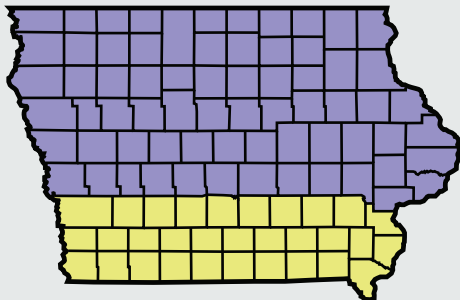

EARLIEST PLANT DATES