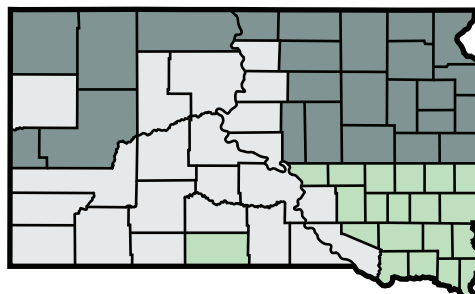

## SOUTH DAKOTA

### SOYBEANS

*YP/RP Policies, Non-Irrigated Practices*

EARLIEST PLANT DATES

● 4/30/25 ● 4/25/25

FINAL PLANTING DATES

● 6/10/25

END OF LATE PLANTING PERIOD

● 7/5/25

### SPRING WHEAT

*YP/RP Policies, Non-Irrigated Practices*

EARLIEST PLANT DATES

● 3/16/25 ● 3/26/25

FINAL PLANTING DATES

● 5/5/25 ● 5/15/25

END OF LATE PLANTING PERIOD

● 5/30/25 ● 6/9/25

## NEBRASKA