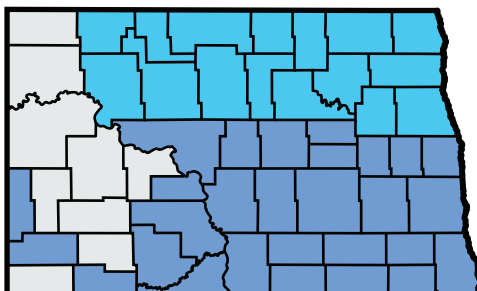

## NORTH DAKOTA

### SOYBEANS

*YP/RP Policies, Non-Irrigated Practices*

EARLIEST PLANT DATES

● 5/5/25 ● 4/30/25

FINAL PLANTING DATES

● 6/10/25

END OF LATE PLANTING PERIOD

● 7/5/25

### SPRING WHEAT

*YP/RP Policies, Non-Irrigated Practices*

EARLIEST PLANT DATES

● 3/27/25 ● 4/1/25

FINAL PLANTING DATES

● 6/5/25 ● 5/31/25

END OF LATE PLANTING PERIOD

● 6/25/25 ● 6/30/25

## SOUTH DAKOTA