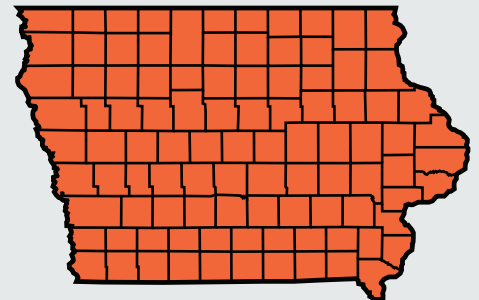

## NEBRASKA

## SOYBEANS

*YP/RP Policies, Non-Irrigated Practices*

EARLIEST PLANT DATES

● 4/15/25 ● 4/10/25

FINAL PLANTING DATES

● 6/15/25

END OF LATE PLANTING PERIOD

● 7/10/25