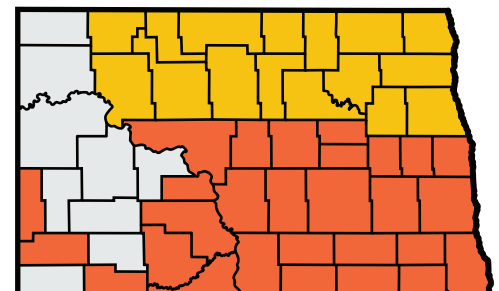

## NORTH DAKOTA

### SOYBEANS

*YP/RP Policies, Non-Irrigated Practices*

EARLIEST PLANT DATES

● 5/5/25 ● 4/30/25

FINAL PLANTING DATES

● 6/10/25

END OF LATE PLANTING PERIOD

● 7/5/25

### SPRING WHEAT

*YP/RP Policies, Non-Irrigated Practices*

EARLIEST PLANT DATES

● 3/27/25 ● 4/1/25

FINAL PLANTING DATES

● 6/5/25 ● 5/31/25

END OF LATE PLANTING PERIOD

● 6/25/25 ● 6/30/25

## SOUTH DAKOTA