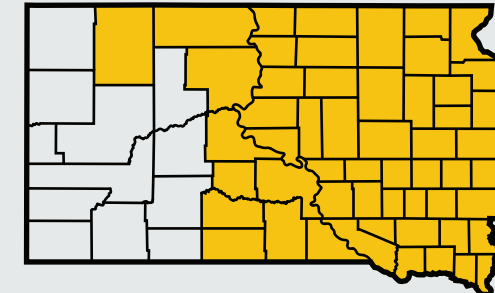

## NORTH DAKOTA

## SOUTH DAKOTA

### SOYBEANS

*YP/RP Policies, Non-Irrigated Practices*

EARLIEST PLANT DATES

● 4/30/25 ● 4/25/25

FINAL PLANTING DATES

● 6/10/25

END OF LATE PLANTING PERIOD

● 7/5/25

### SPRING WHEAT

*YP/RP Policies, Non-Irrigated Practices*

EARLIEST PLANT DATES

● 3/16/25 ● 3/26/25

FINAL PLANTING DATES

● 5/5/25 ● 5/15/25

END OF LATE PLANTING PERIOD

● 5/30/25 ● 6/9/25