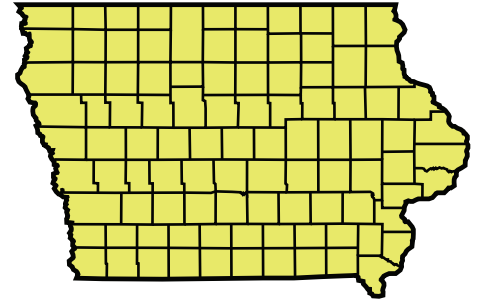

## NEBRASKA

## CORN

*YP/RP Policies, Non-Irrigated Practices*

For unlisted counties or other policy/planting options, check RMA Actuarial

EARLIEST PLANT DATES

● 4/10/25

FINAL PLANTING DATES

● 5/31/25

END OF LATE PLANTING PERIOD