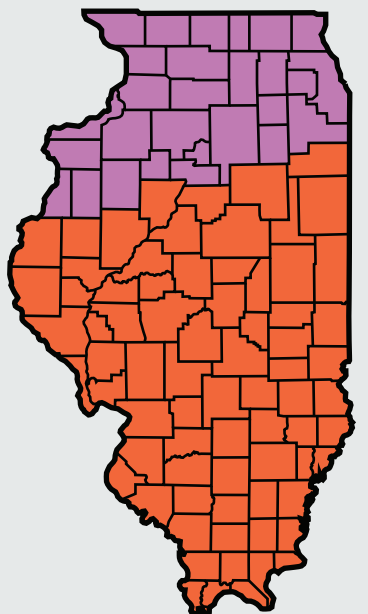

# 2025 PLANTING DATES MAP

ILLINOIS

## SOYBEANS

YP/RP Policies, Non-Irrigated Practices

EARLIEST PLANT DATES

4/5/25 4/10/25 4/15/25

FINAL PLANTING DATES

6/15/25 6/20/25

END OF LATE PLANTING PERIOD

7/10/25 7/15/25