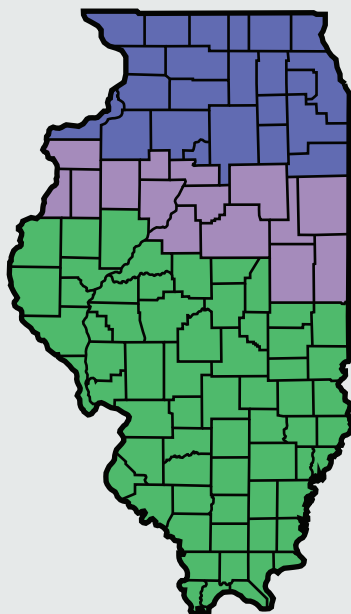

EARLIEST PLANT DATES