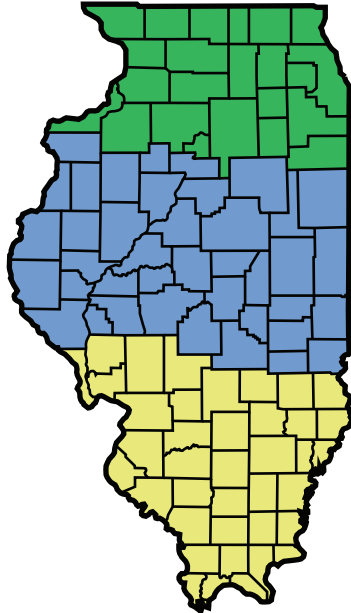

# 2025 PLANTING DATES MAP

ILLINOIS

## CORN

YP/RP Policies, Non-Irrigated Practices

For unlisted counties or other policy/planting options, check RMA Actuarial

EARLIEST PLANT DATES

4/1/25 4/5/25 4/10/25

FINAL PLANTING DATES

6/5/25 5/31/25

END OF LATE PLANTING PERIOD