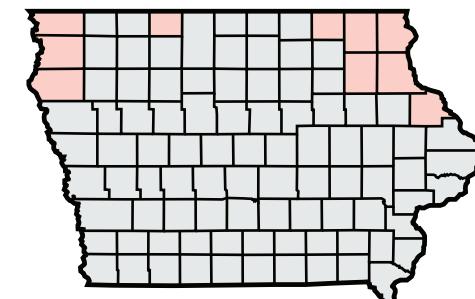

SPRING WHEAT

YP/RP Policies, Non-Irrigated Practices

EARLIEST PLANT DATES

FINAL PLANTING DATES

● 5/5/26

END OF LATE PLANTING PERIOD

● 5/30/26