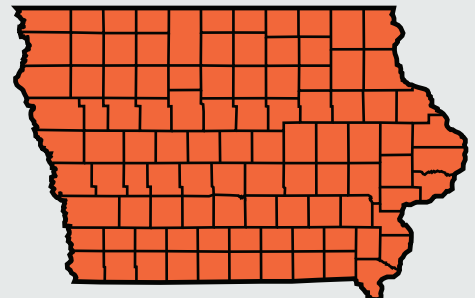

END OF LATE PLANTING PERIOD