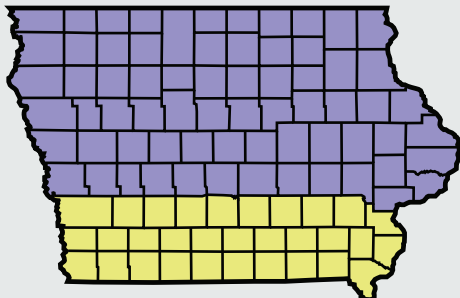

● 5/31/26

END OF LATE PLANTING PERIOD

● 6/25/26

SOYBEANS

YP/RP Policies, Non-Irrigated Practices

EARLIEST PLANT DATES

● 4/15/26 ● 4/10/26

FINAL PLANTING DATES