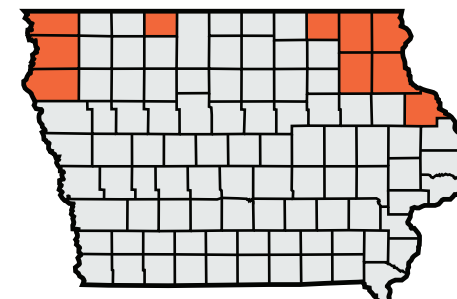

● 5/31/26

END OF LATE PLANTING PERIOD

● 6/25/26

SOYBEANS

YP/RP Policies, Non-Irrigated Practices

EARLIEST PLANT DATES

● 4/15/26 ● 4/10/26

FINAL PLANTING DATES

SPRING WHEAT

YP/RP Policies, Non-Irrigated Practices

EARLIEST PLANT DATES

FINAL PLANTING DATES

● 5/5/26

END OF LATE PLANTING PERIOD

● 5/30/26