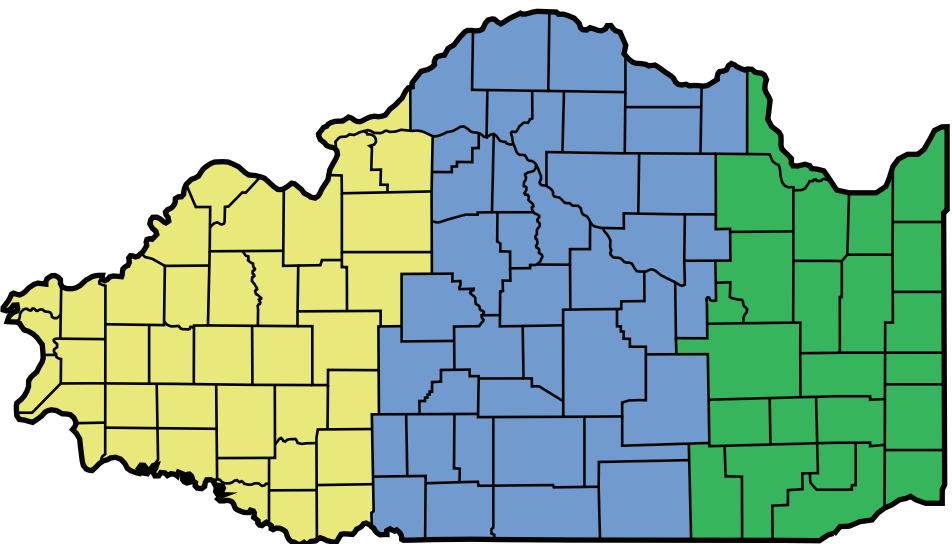

2026 PLANTING DATES MAP

ILLINOIS

CORN YP/RP Policies, Non-Irrigated Practices

For unlisted counties or other policy/planting options, check RMA Actuarial

EARLIEST PLANT DATES