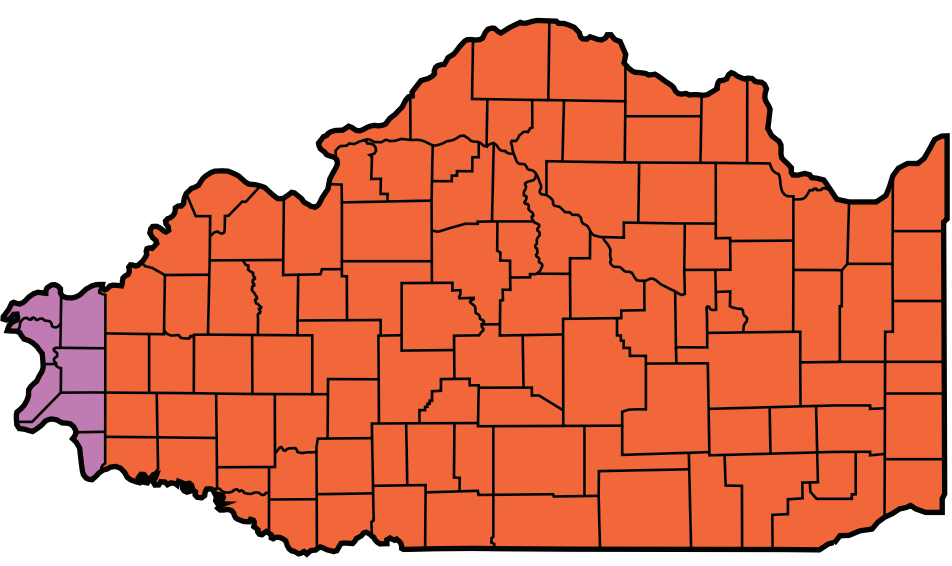

# 2026 PLANTING DATES MAP

## ILLINOIS

### CORN YP/RP Policies, Non-Irrigated Practices

For unlisted counties or other policy/planting options, check RMA Actuarial

EARLIEST PLANT DATES

FINAL PLANTING DATES

END OF LATE PLANTING PERIOD

● 4/1/26 ● 4/5/26 ● 4/10/26

● 6/5/26 ● 5/31/26

● 6/20/26 ● 6/25/26