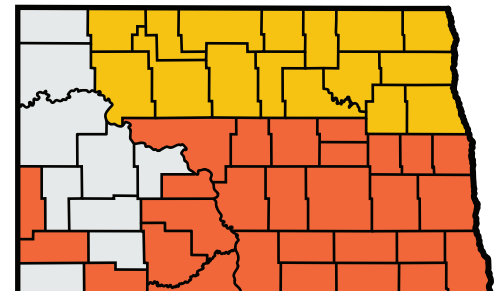

SPRING WHEAT

YP/RP Policies, Non-Irrigated Practices

EARLIEST PLANT DATES

● 3/27/26 ● 4/1/26

FINAL PLANTING DATES

● 6/5/26 ● 5/31/26

END OF LATE PLANTING PERIOD

● 6/25/26 ● 6/30/26