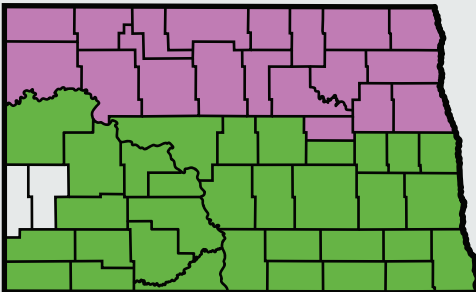

2026 PLANTING DATES MAP

NORTH DAKOTA

CORN

YP/RP Policies, Non-Irrigated Practices

For unlisted counties or other policy/planting options, check RMA Actuarial

EARLIEST PLANT DATES

● 4/10/26 ● 4/15/26

FINAL PLANTING DATES

● 5/25/26 ● 5/31/26

END OF LATE PLANTING PERIOD

● 6/19/26 ● 6/25/26

SOYBEANS

YP/RP Policies, Non-Irrigated Practices

EARLIEST PLANT DATES

● 5/5/26 ● 4/30/26

FINAL PLANTING DATES