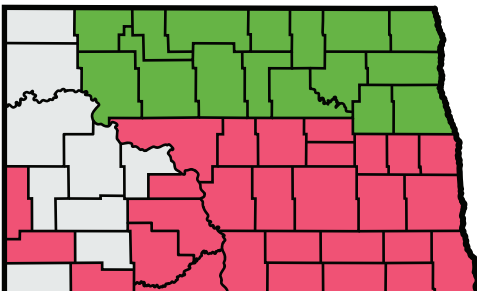

● 5/25/26 ● 5/31/26

END OF LATE PLANTING PERIOD

● 6/19/26 ● 6/25/26

SOYBEANS

YP/RP Policies, Non-Irrigated Practices

EARLIEST PLANT DATES

● 5/5/26 ● 4/30/26

FINAL PLANTING DATES

SPRING WHEAT

YP/RP Policies, Non-Irrigated Practices

EARLIEST PLANT DATES

● 3/27/26 ● 4/1/26

FINAL PLANTING DATES

● 6/5/26 ● 5/31/26

END OF LATE PLANTING PERIOD

● 6/25/26 ● 6/30/26