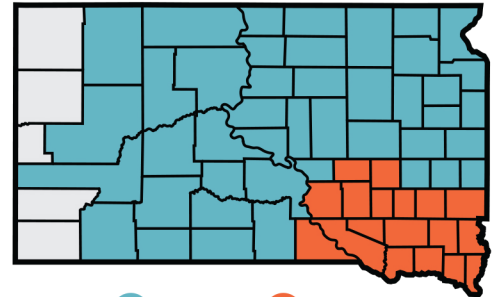

END OF LATE PLANTING PERIOD