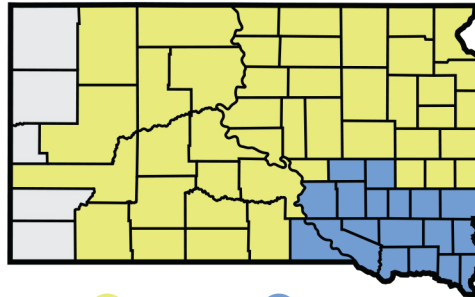

FINAL PLANTING DATES