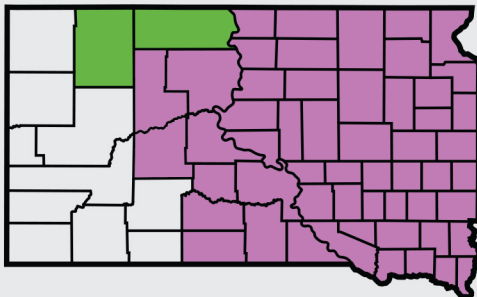

EARLIEST PLANT DATES