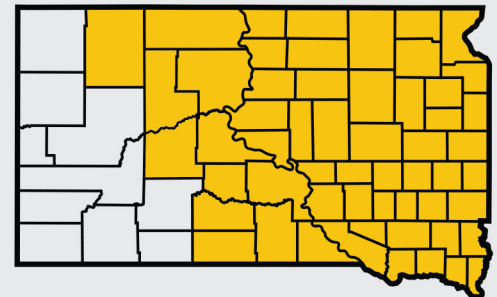

END OF LATE PLANTING PERIOD