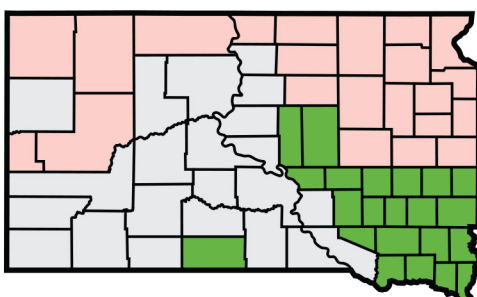

EARLIEST PLANT DATES